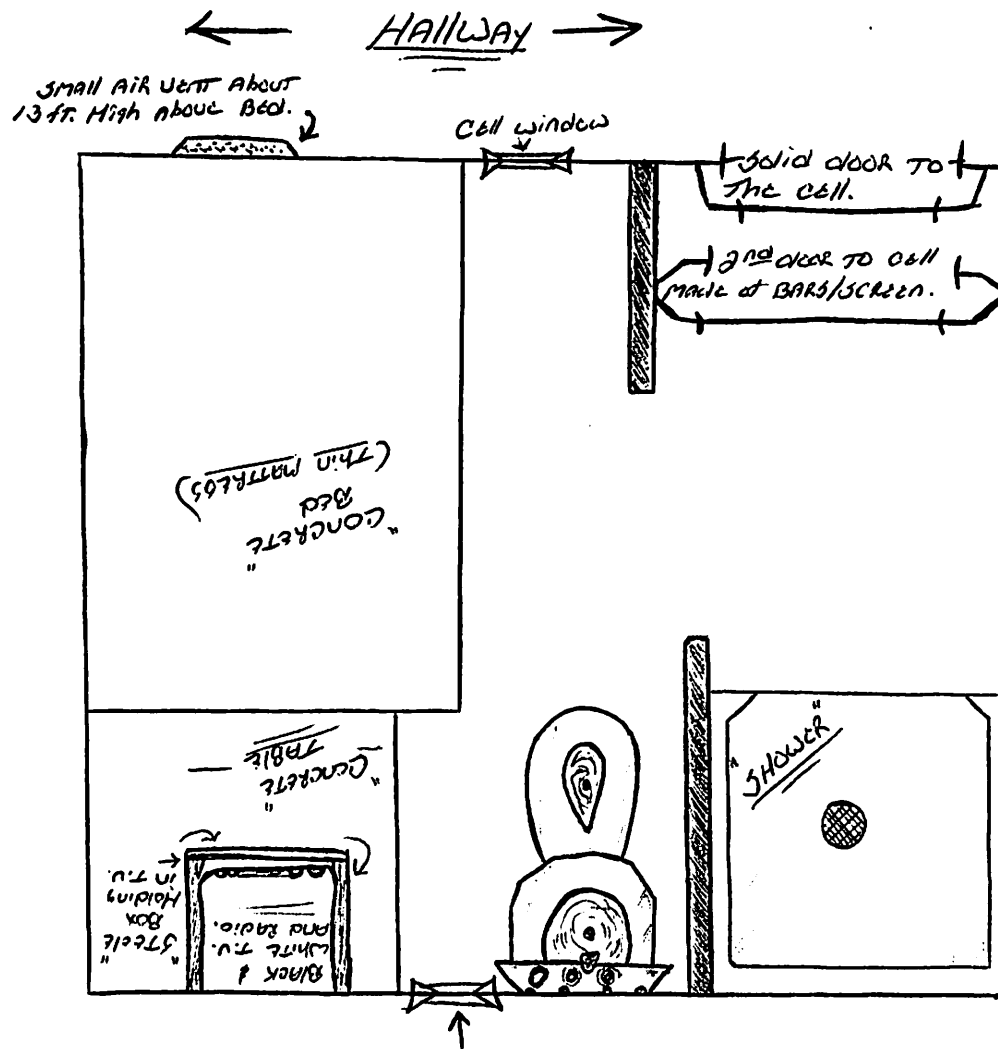

SOLID WALL

" OUTSIDE WINDOW THAT IS PERMANENTLY CLOSED, AND ABOUT 14 FT. HIGH SO YOU CAN'T LOOK OUT IT. "

- 1.) BOTH CELL DOORS REMAIN CLOSED AT ALL TIMES.
- 2.) EACH CELL HAS A SPEAKER BOX TO ALLOW GUARDS TO LISTEN TO YOU.
- 3.) EACH CELL HAS A LIGHT FIXTURE CONTAINING 3 FLUORESCENT LIGHT BULBS THAT COME ON AT 6 AM AND GO OFF AT 10 PM EVERY DAY.
- 4.) CELL SHOWERS COME ON EVERY MONDAY, WEDNESDAY, FRIDAY, FOR ABOUT 10 MINUTES.
- 5.) ALL CELLS ARE IDENTICAL.